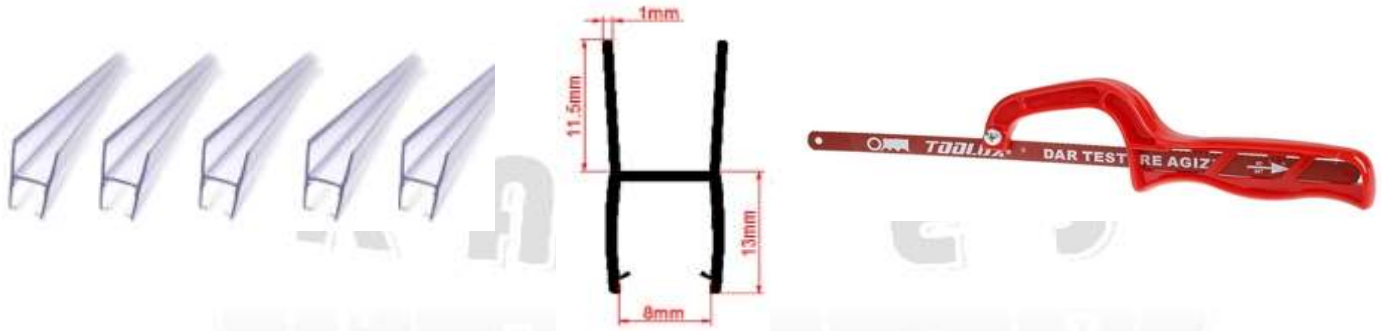

8mm Transparent Glass Balcony Seal Gasket H 180cm 5 pcs

Code	Pcs Price	Color Option
ay-013-1	12,94 $	

Package Content: 5 Pieces
Size: 180 Cm
Glass Thickness Suitable for 8mm Glass Thickness.
Production: Transparent, plastic