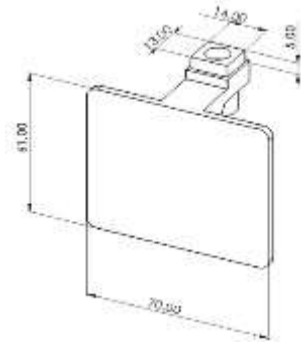

KAFES GROUP
OSTIM OSB MH. 1568 CD. NO:51
06105 YENIMAHALLE/ANKARA
TEL.:+90 (0) 312 394 05 10
WEB.: WWW.KAFESGROUP.COM
EMAIL.: INFO@KAFESGROUP.COM

KAFES GROUP GLASS BALCONY ACCESSORIES PRICE LIST

Glass Balcony Exit Cover - Glass Balcony Exit Wheel Place

Code	Pcs Price	Color Option
hce1106	1,41 $	Black, Gray

Usage Area: Used as a Folding Gold Glass Balcony Outlet Cover Accessory.

Blue Bird Silicone Spray 500 ml- Silicone Spray for maintenance, lubrication, cleaning and friction reduction.

Code	Pcs Price	Color Option
ay-1005	7,31 $