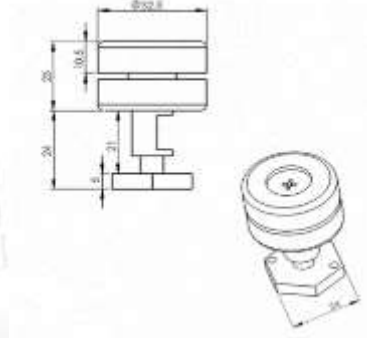

Code	Pcs Price	Color Option
kh-3045	56,25 \$	Aluminum

Outer body: Aluminum
Size: Decorative
Lamp Wolt: 450 W
Box Quantity:1

Glass Balcony Wheel

Code	Pcs Price	Color Option
e-1010	3,19 \$	Gray

Gold Series Wheel (Plastic) Flat / Glass Balcony