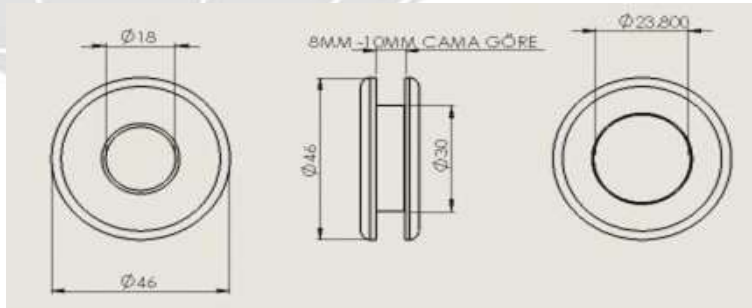

Sliding Glass Balcony / Glass Door Aluminum Round Handle

Code	Pcs Price	Color Option
alm-01	3,75 $	

Glass Balcony round recessed handle made of aluminum material. Usage Area: For 8 and 10 mm glass thickness, Material: Aluminum
Top Surface: Matt anodized, Chrome bright, Hole Diameter: 30 mm / Hole to be drilled into glass 31 mm, Package Contents: 1 Pair