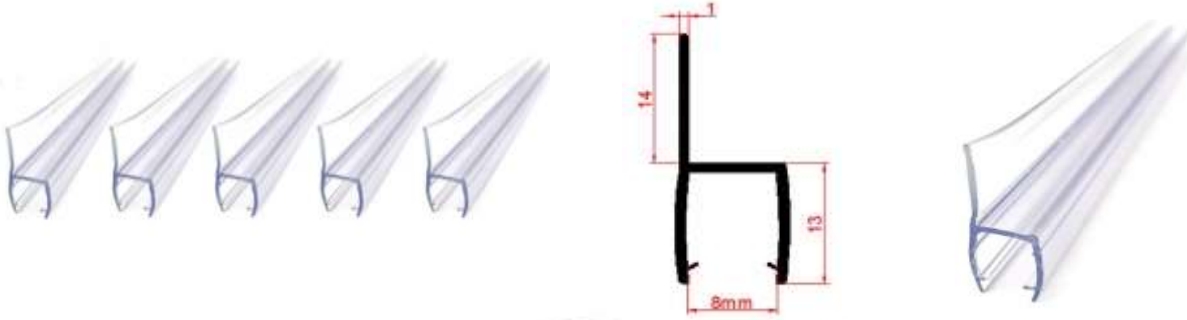

KAFES GROUP GLASS BALCONY ACCESSORIES PRICE LIST

8mm Transparent Glass Balcony Seal Gasket h 180cm 5 pcs

Code	Pcs Price	Color Option
ay-012-2	12,19 \$	

There are 5 h type in the product package. It is 180 cm tall and is based on 8 mm glass. It is sent as a transparent glass balcony wick. Areas of use: It can be used in opening doors, between two glasses, in office partitions and glass doors.