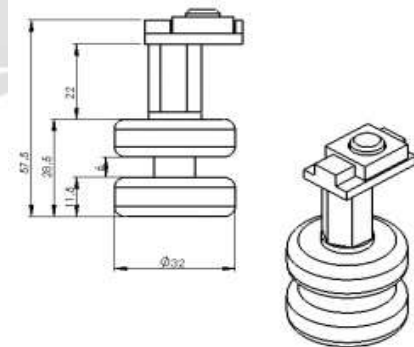

Code	Pcs Price	Color Option
kh-3045	56,25 \$	Aluminum

Outer body: Aluminum
Size: Decorative
Lamp Wolt: 450 W
Box Quantity:1

Glass Balcony Wheel

Code	Pcs Price	Color Option
e-1010	3,19 \$	Gray

Gold Series Wheel (Plastic) Flat / Glass Balcony