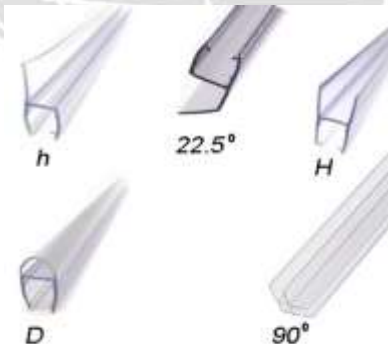

Code	Pcs Price	Color Option
ipl-01	4,31 \$	

Glass Balcony Roving Gasket Types

Code	Pcs Price	Color Option	GLASS THICKNESS YOUR HEIGHT MEASUREMENT CHOOSE YOUR WICK SHAPE WRITE NET NEED SIZE NOTE
ay-c01	0,19 \$		