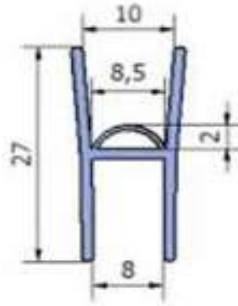

Glass Balcony Wick 8mm 0-80cm

Code	Pcs Price	Color Option
ay-011	1,78 $	

Material: Transparent pvc.
Glass Thickness: Suitable for 8 mm thick glass.