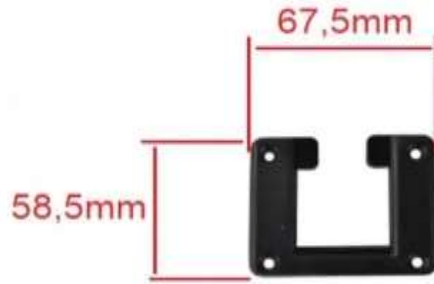

KAFES GROUP
OSTIM OSB MH. 1568 CD. NO:51
06105 YENIMAHALLE/ANKARA
TEL.:+90 (0) 312 394 05 10
WEB.: WWW.KAFESGROUP.COM
EMAIL.: INFO@KAFESGROUP.COM

KAFES GROUP GLASS BALCONY ACCESSORIES PRICE LIST

Folding Glass Balcony Wheel Exit Way Plastic Part Accessory

Code	Pcs Price	Color Option
1105	0,94 $	Gray, Black