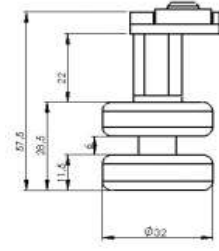

KAFES GROUP GLASS BALCONY ACCESSORIES PRICE LIST

Gold Series Wheel Plastic Flat / Glass Balcony

Code	Pcs Price	Color Option
1115	1,31 $	

Material: Plastic
Color: Black
Sales Unit: Box (230 PCS) / box