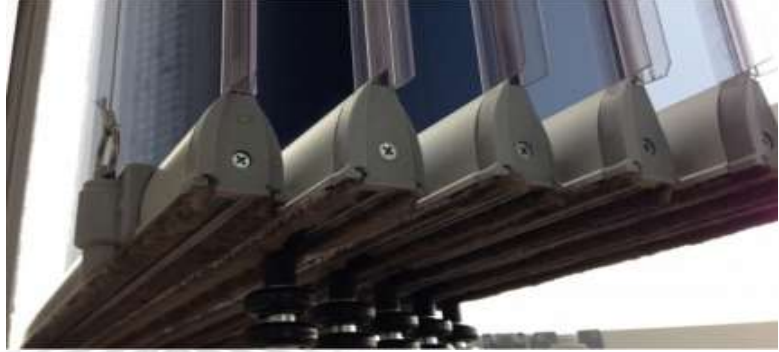

KAFES GROUP GLASS BALCONY ACCESSORIES PRICE LIST

Glass Balcony Corner Wick - 0-80cm

Glass Thickness: Compatible with 8mm/10mm glass.

Code	Pcs Price	Color Option
ay-08	3,19 \$	

Glass Balcony Lock

Usage Area: Plastic glass balcony lock with safety lock used in opening glass balconies.
Color Options: Black / Gray
Sales Unit: Piece / Retail