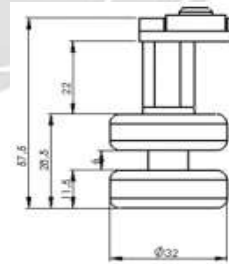

Gold Serie Wheel (Plastic) Lock / Glass Balcony Caster

Code	Pcs Price	Color Option
1116	1,31 $	Black

Plastic Lock used in opening windows
Material: Plastic
Sales Unit: Box (230 PCS)