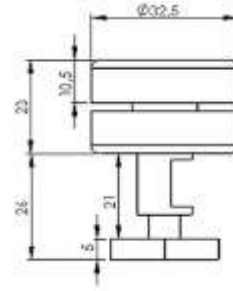

Folding Glass Balcony Old Type Bearing Wheels

Code	Pcs Price	Color Option
e-1010-1	3,19 $