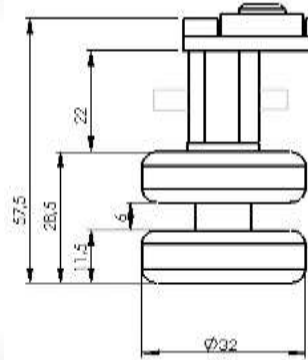

Folding Glass Balcony Wheels Metal Locked Model Bearings

Code	Pcs Price	Color Option
1124	1,31 $	Metal

Usage Area: Uses in Opening Glasses
Material: Zamak
Color: Metal